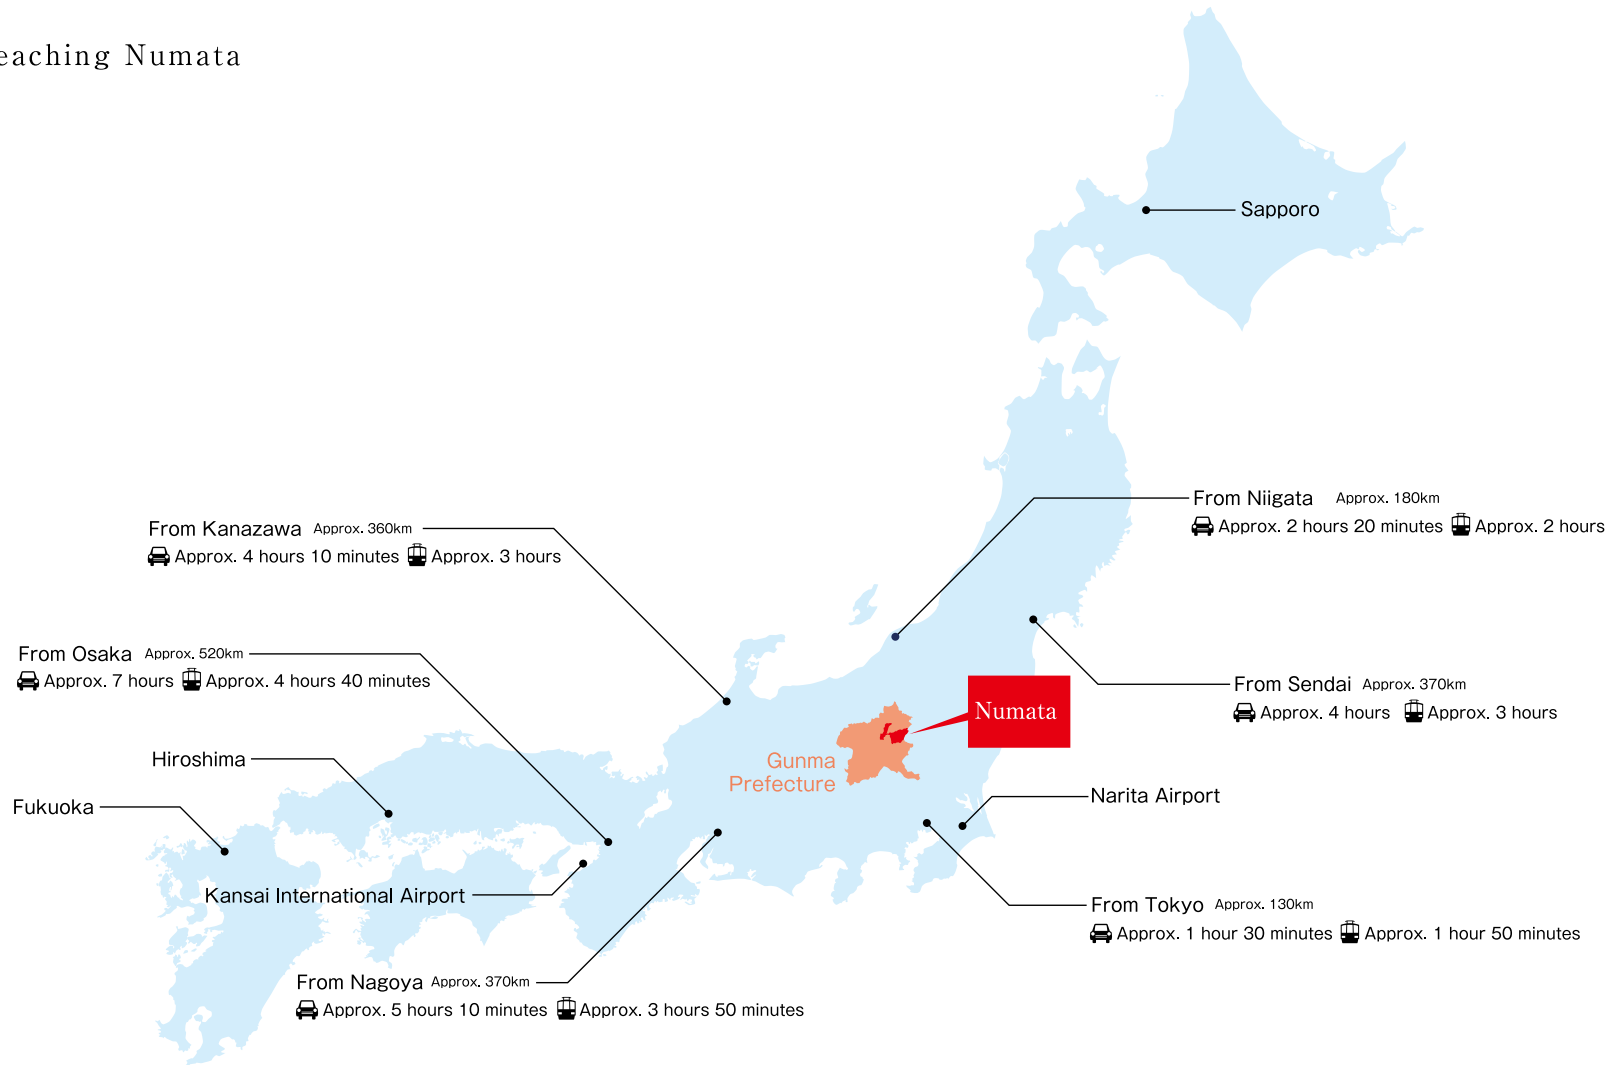

Reaching Numata

Numata Tourism Information Center
2889-3 Nishikurauchimachi, Numata, Gunma, 378-0042
TEL. 0278-25-8555 FAX. 0278-25-8556

Numata Tourism Exchange Section
780 Nishikurauchimachi, Numata, Gunma, 378-8501
TEL. 0278-23-2111 FAX. 0278-24-5179